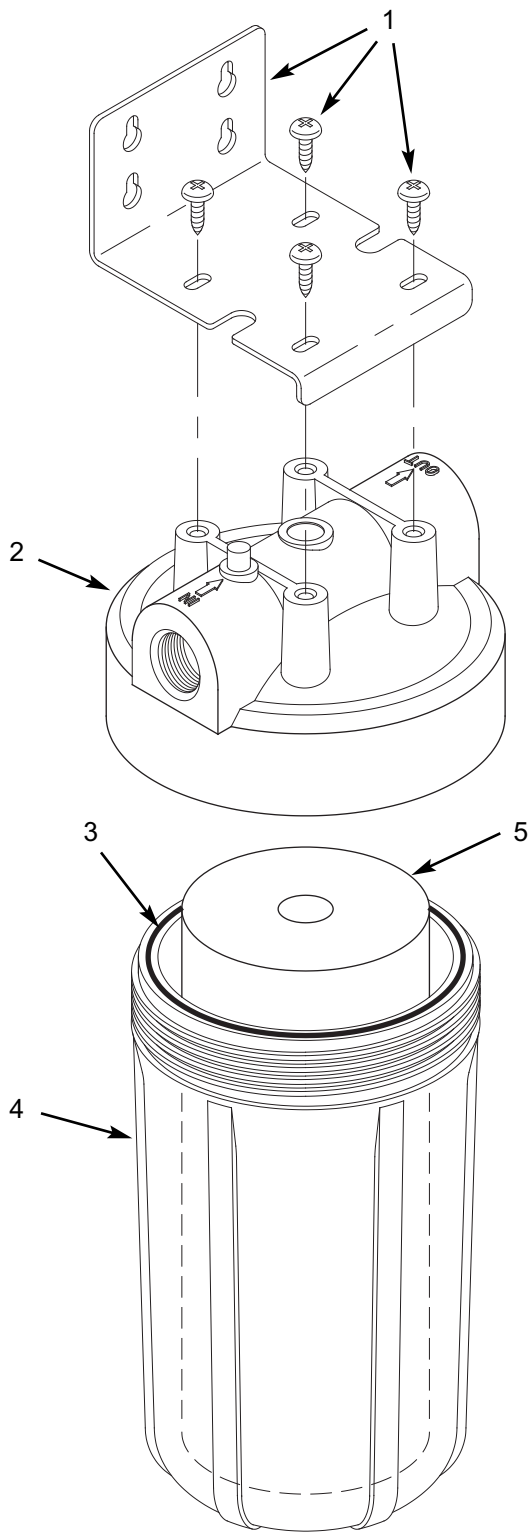

Parts List - Models NSAS 4500 & NSAS 6500

Key No.	Part No.	Description
1	7337775	Mounting Bracket, with 4 screws
2	7337741	Head Assembly
3	7337759	O-Ring
4	7337822	Sump, Model NSAS 4500
	7337733	Sump, Model NSAS 6500
5	7337686	Repl. Filter Cartridge, Anti-Scale, Model NSAS 4500
	7337115	Repl. Filter Cartridge, Anti-Scale, Model NSAS 6500
6	7337767	Wrench

Parts List - Model NSAS 2500

Key No.	Part No.	Description
1	7337953	Mounting Bracket, with 4 screws
2	7337929	Head Assembly
3	7337937	O-Ring
4	7337911	Sump
5	7337123	Repl. Filter Cartridge, Anti-Scale
6	7337945	Wrench