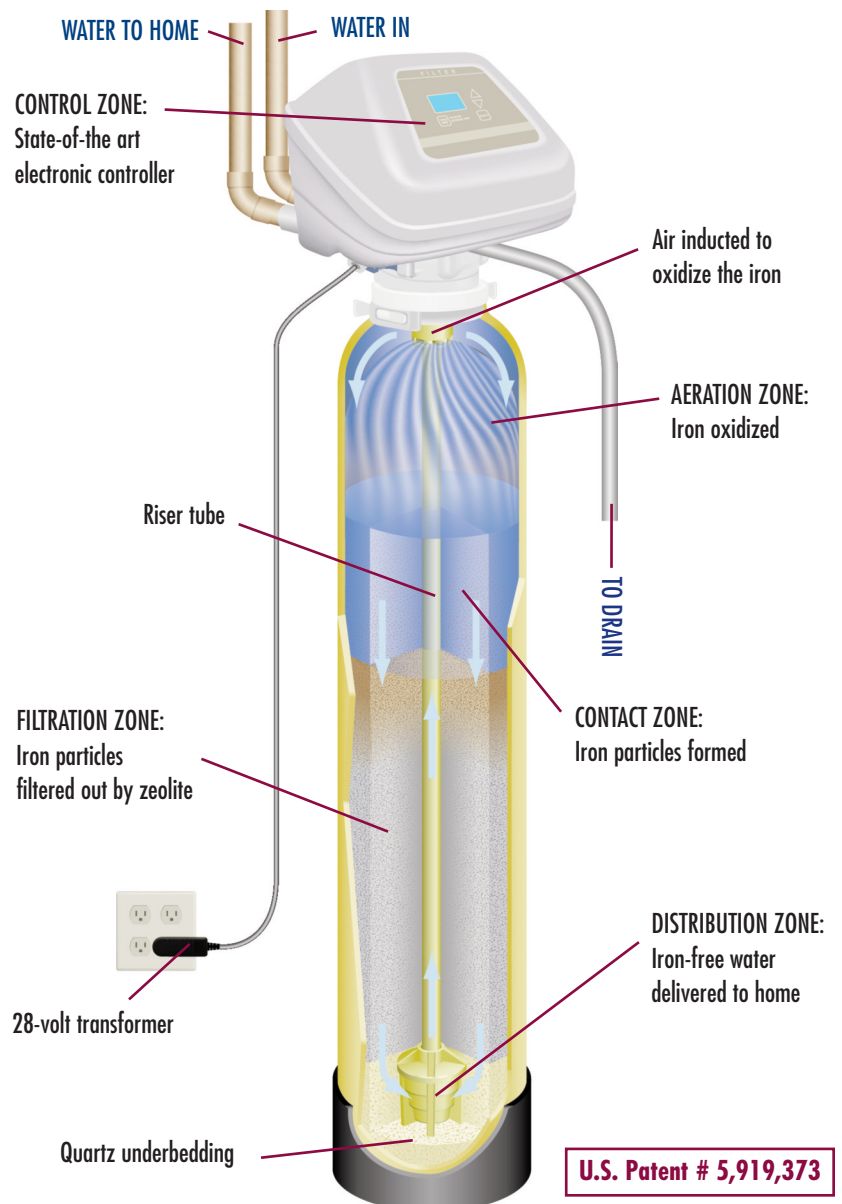

# "OH2-Iron" Iron Filter

## Model NSAIV (Air Aspirated Chemical-Free Iron Filter)

*Removes up to 10 ppm Clear or Red Iron*

### Features & Benefits

- No bleach, no potassium permanganate, no chemicals
- Naturally aspirated air used to oxidize contaminants, zeolite media filters contaminants out and backwashes them to the drain
- No pumps, air is aspirated into system after the backwash cycle
- One inch plumbing connections
- Easy-to-use 28-volt controller — just plug transformer into wall outlet
- Full one-inch diameter riser tube — for increased flow rate
- Multi-wrap™ fiberglass reinforced resin tank
- Multi-cycle valve with easy-clamp ring and patented coated disc
- Zeolite with washed quartz underbedding
- Includes bypass valve and installation kit

# Typical Iron Filter Installation