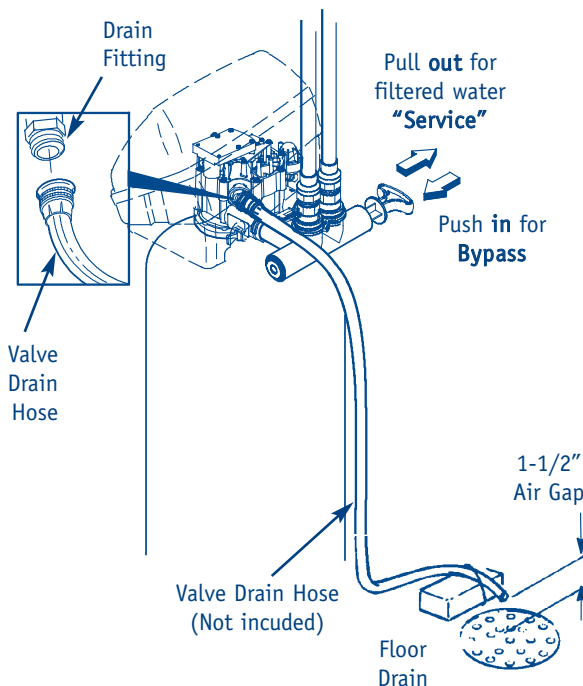

Typical Iron Filter Installation