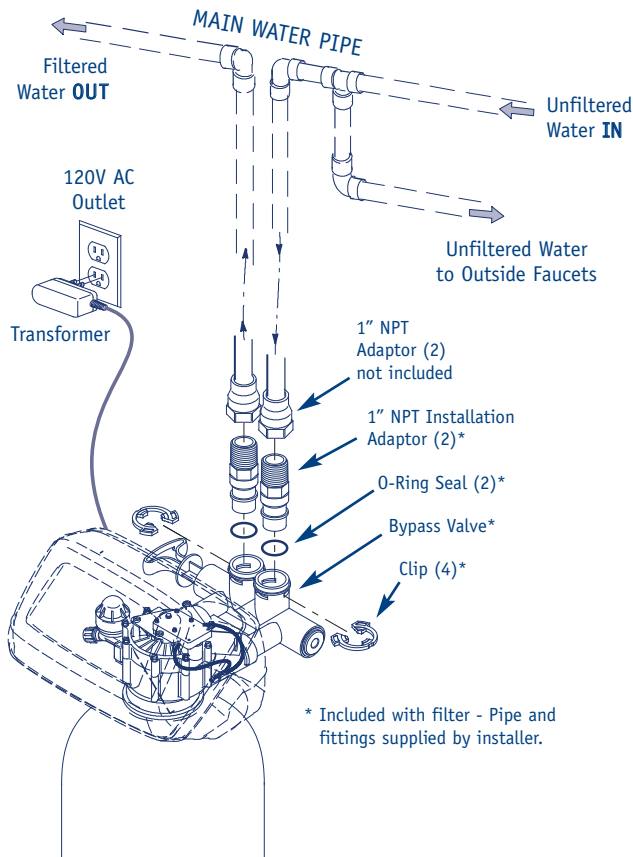

Typical Iron Filter Installation