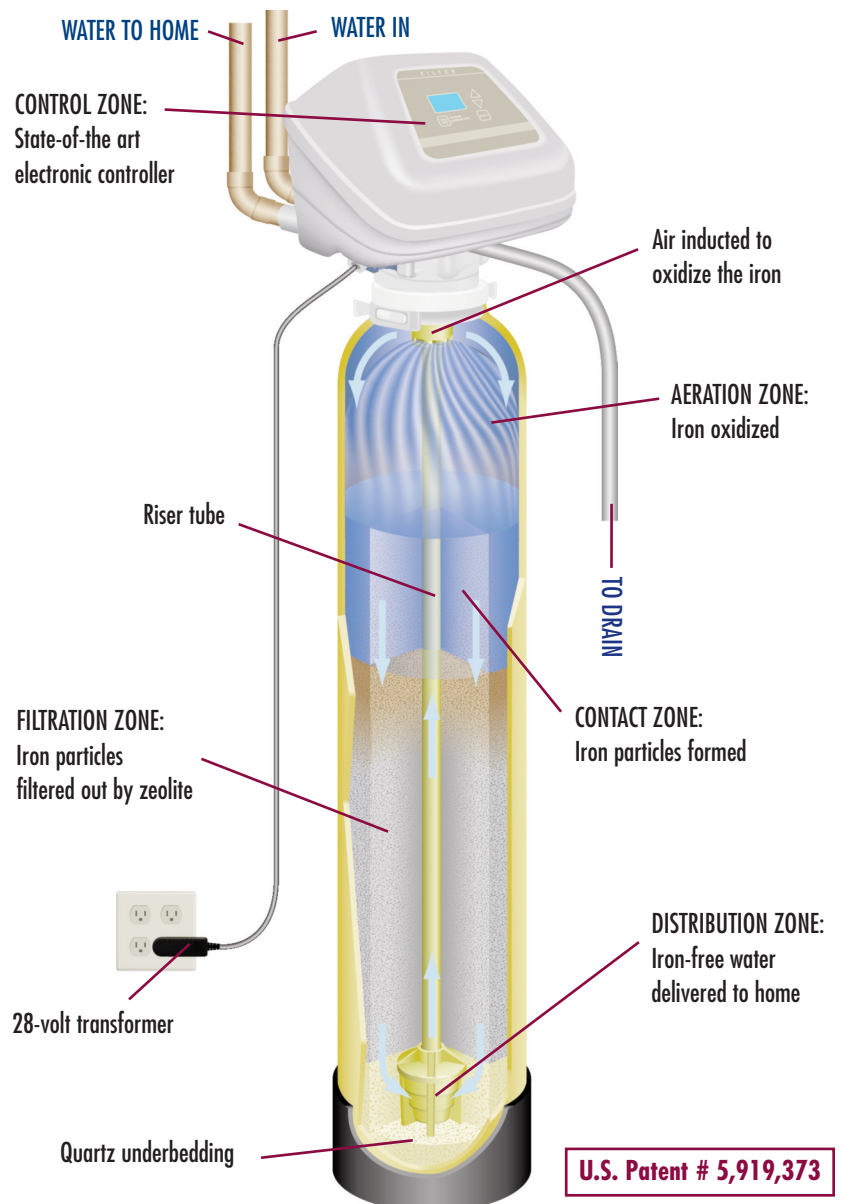

# "OH2-Iron" Iron Filter

## Model NSAIV (Air Aspirated Chemical-Free Iron Filter)

*Removes up to 10 ppm Clear or Red Iron*

### Features & Benefits

- No bleach, no potassium permanganate, no chemicals
- Naturally aspirated air used to oxidize contaminants, zeolite media filters contaminants out and backwashes them to the drain
- No pumps, air is aspirated into system after the backwash cycle
- One inch plumbing connections
- Easy-to-use 28-volt controller — just plug transformer into wall outlet
- Full one-inch diameter riser tube — for increased flow rate
- Multi-wrap™ fiberglass reinforced resin tank
- Multi-cycle valve with easy-clamp ring and patented coated disc
- Zeolite with washed quartz underbedding
- Includes bypass valve and installation kit

# Typical Iron Filter Installation