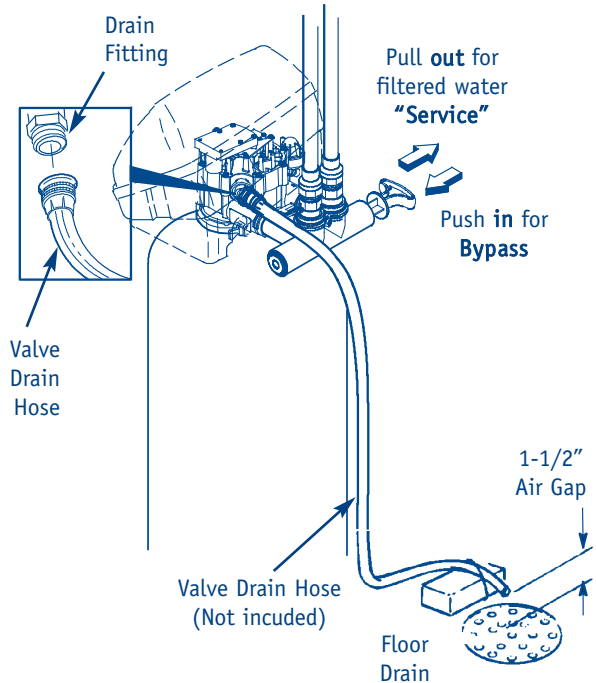

Typical Iron Filter Installation