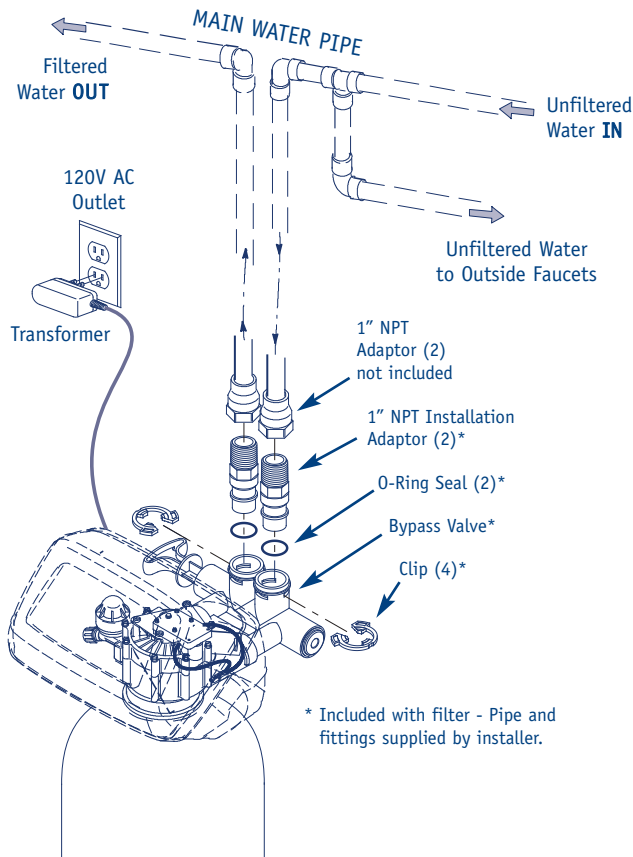

Typical Iron Filter Installation